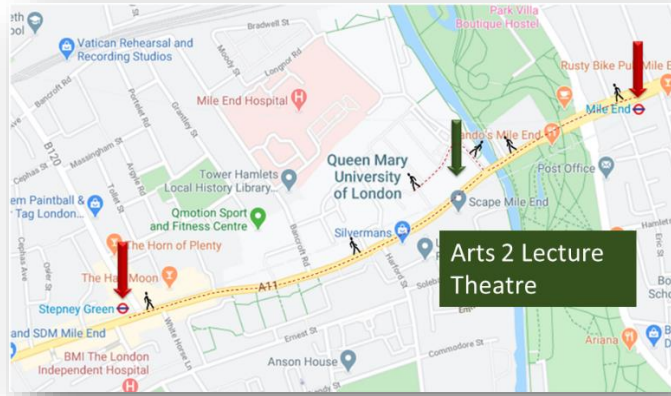

The event starts at 9:15, and registration starts from 9:05. Please come earlier to get a chance to talk and see what is offered by companies before talks start. This conference will be held at Arts Two Lecture Theatre, Queen Mary University (QMUL) at Mile End Rd, Bethnal Green, London, E1 4NS.

Public Transport

Train:

Once you have arrived at one of the London train station, you will then need to get a tube to either Mile End (DISTRRICT, Central line or Hammersmith) or Stepney Green (DISTRRICT or Hammersmith). Then it will be a few minutes' walk to the venue or location.

Queen Mary University is placed on Mile End Rd. Below is a map showing the route from both underground tubes to one of QMUL the main entrances.

Car:

Unfortunately, there is no car park available to offer delegates, unless you have a special need. Please make sure you have planned your parking in advance as it would be difficult and relatively expensive to find a place on the day of the course.

Building:

ArtsTwo Lecture Theatre is next to Laws Building. The East gate is closer to the ArtsTwo Lecture Theatre.

QMUL East Mail Entrance

Arts Two Lecture Theatre