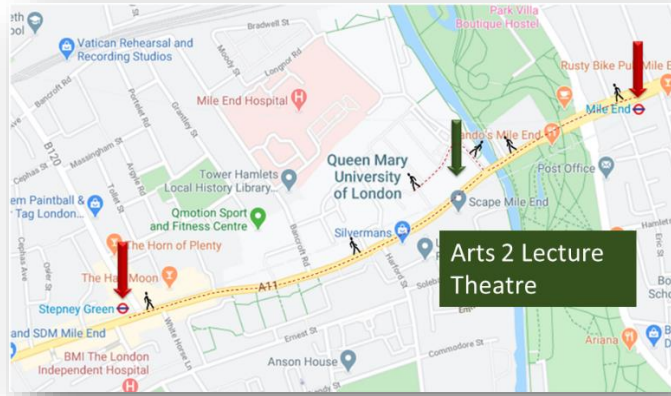

The event starts at 9:15, and registration starts from 9:05. Please come earlier to get a chance to talk and see what is offered by companies before talks start. This conference will be held at Arts Two Lecture Theatre, Queen Mary University (QMUL) at Mile End Rd, Bethnal Green, London, E1 4NS.

Public Transport

Train:

Once you have arrived at one of the London train station, you will then need to get a tube to either Mile End (**DISTRICT**, **Central line** or **Hammersmith**) or Stepney Green (**DISTRICT** or **Hammersmith**). Then it will be a few minutes' walk to the venue or location.

Queen Mary University is placed on Mile End Rd. Below is a map showing the route from both underground tubes to one of QMUL the main entrances.

Car:

Unfortunately, there is no car park available to offer delegates, unless you have a special need. Please make sure you have planned your parking in advance as it would be difficult and relatively expensive to find a place on the day of the course.

Building:

ArtsTwo Lecture Theatre is next to Laws Building. The East gate is closer to the ArtsTwo Lecture Theatre.

QMUL East Mail Entrance

Arts Two Lecture Theatre