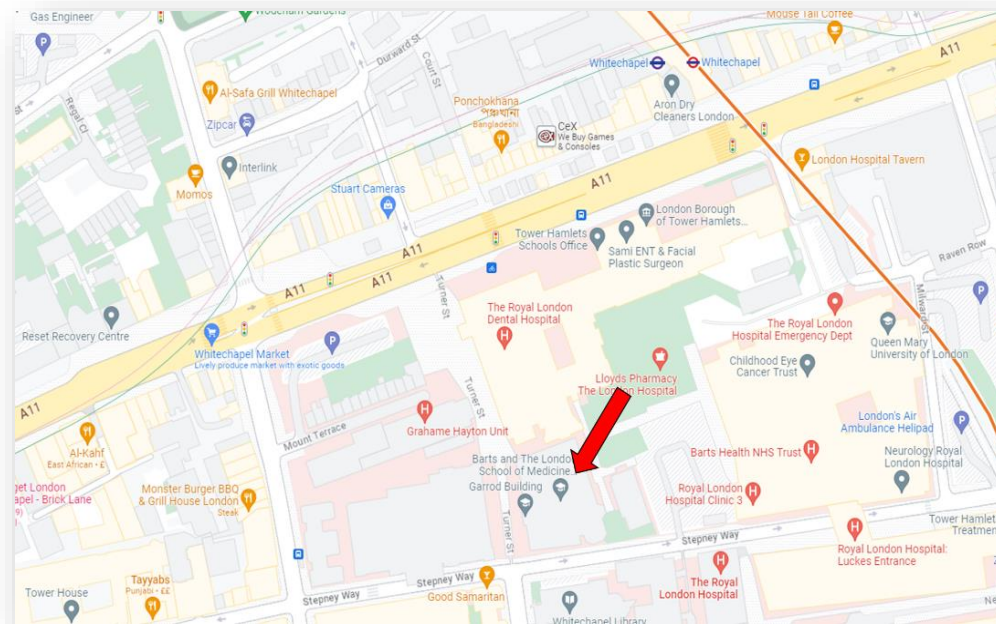

Garrod Building is conveniently located on Turner St, a short walk from the train station. To assist you in finding your way, please refer to the map below which shows the route from the underground station directly to the main entrance of the Garrod Building.

For those unfamiliar with the area, simply follow the highlighted path on the map. We recommend using a navigation app on your mobile device for real-time guidance. Safe travel, and we look forward to welcoming you!

Car:

We regret to inform attendees that there is no dedicated car parking available at the venue. If you are planning to drive to the Digital Dentistry Conference, please arrange your parking in advance. We strongly advise against relying on finding parking on the day of the course, as spots can be limited, and rates in the area can be relatively high.

Please consider using public transport or other alternatives to ensure a smooth and stress-free arrival. We appreciate your understanding and cooperation.

Building:

The Garrod Building is an integral part of the School of Medicine and Dentistry and stands adjacent to the Dental Institute. When navigating to the venue for the Digital Dentistry Conference, please look for the main entrance located on Turner Street.